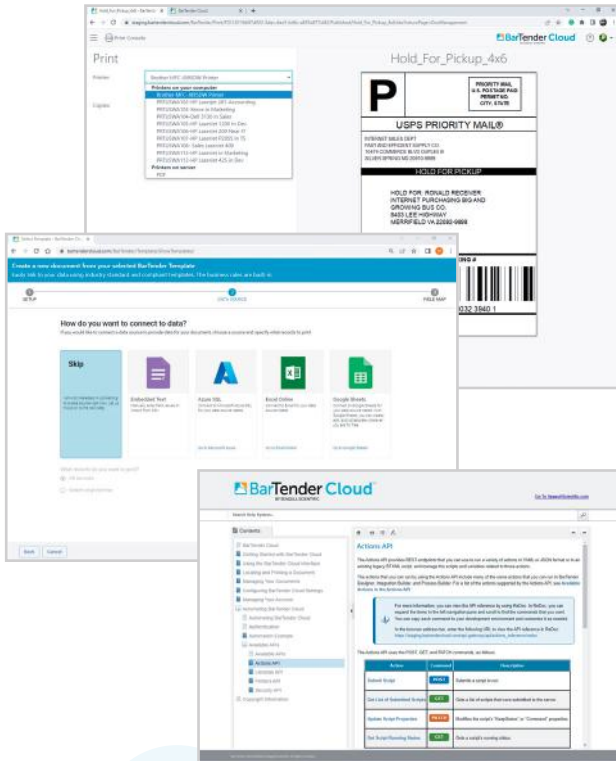

## A simpler way to print, an easier way to manage

BarTender Cloud™ helps you standardize and control your label operations across your organization and throughout your external supplier ecosystems with greater ease and reduced IT costs – no IT hardware/software required.

### Print and manage your labels efficiently

- ▶ Optimized, high performance printing from desktop and mobile devices – let us manage printer drivers